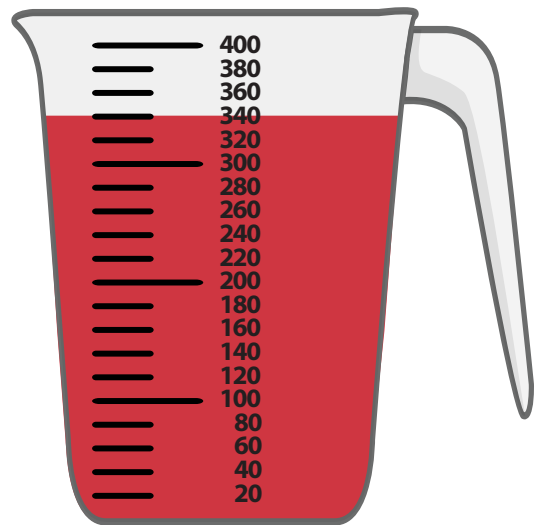

___ OZ

___ OZ

___ OZ

Measuring Volume

Fill in the blank with the correct volume measurement.

___ mL

___ mL

___ mL

___ mL

Measuring Volume

Fill in the blank with the correct volume measurement.

__ Cup

__ Cup

__ Cup

__ Cup

Measuring Volume

Color the measuring cup to the correct volume mentioned.

200 mL

100 mL

300 mL

160 mL

Measuring Volume

Color the measuring cup to the correct volume mentioned.

240 mL