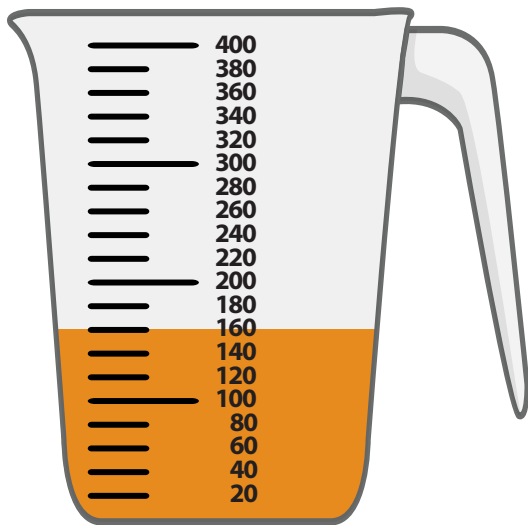

___ OZ

___ OZ

___ OZ

Measuring Volume

Fill in the blank with the correct volume measurement.

___ mL

___ mL

___ mL

___ mL

Measuring Volume

Fill in the blank with the correct volume measurement.

__ Cup

__ Cup

__ Cup

__ Cup

Measuring Volume

Color the measuring cup to the correct volume mentioned.

200 mL

100 mL

300 mL

160 mL

Measuring Volume

Color the measuring cup to the correct volume mentioned.

240 mL