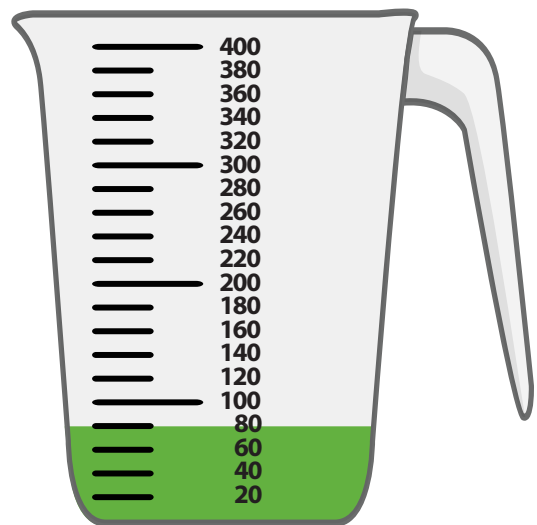

Fill in the blank with the correct weight measurement.

__ lb

__ lb

__ lb

__ lb

Measuring Volume

Fill in the blank with the correct volume measurement.

___ OZ

___ OZ

___ OZ

___ OZ

Measuring Volume

Fill in the blank with the correct volume measurement.

___ mL

___ mL

___ mL

___ mL

Measuring Volume

Fill in the blank with the correct volume measurement.

__ Cup

__ Cup

__ Cup

__ Cup

Measuring Volume

Color the measuring cup to the correct volume mentioned.

200 mL

100 mL

300 mL

160 mL

Measuring Volume

Color the measuring cup to the correct volume mentioned.

240 mL