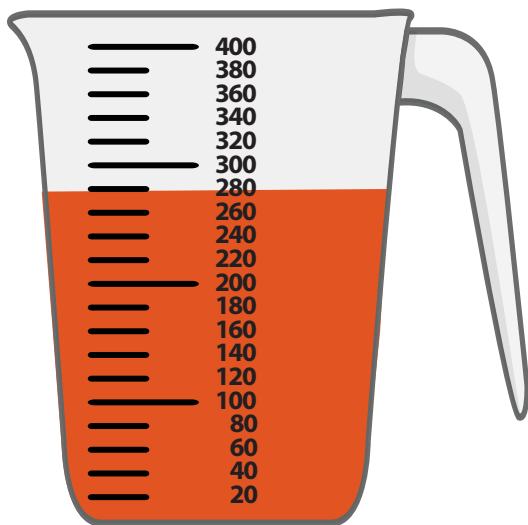

___ OZ

___ OZ

___ OZ

Measuring Volume

Fill in the blank with the correct volume measurement.

___ mL

___ mL

___ mL

___ mL

Measuring Volume

Fill in the blank with the correct volume measurement.

__ Cup

__ Cup

__ Cup

__ Cup

Measuring Volume

Color the measuring cup to the correct volume mentioned.

200 mL

100 mL

300 mL

160 mL

Measuring Volume

Color the measuring cup to the correct volume mentioned.

240 mL